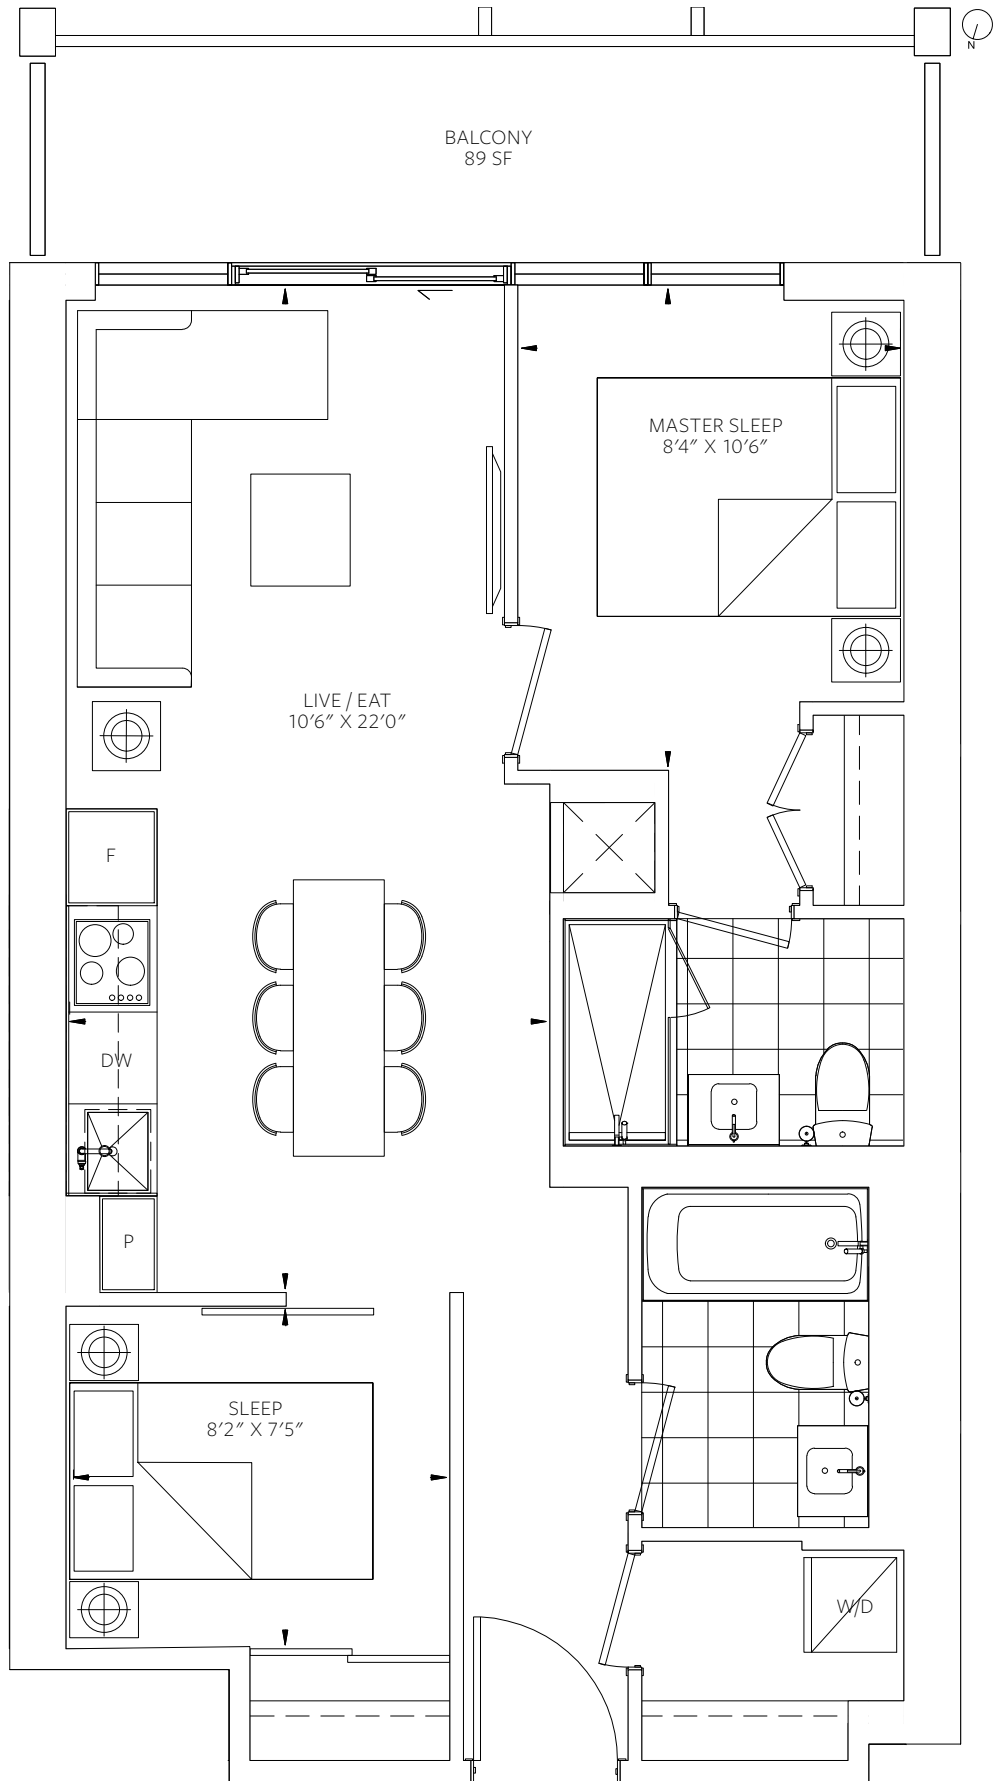

# B3

1 BEDROOM + DEN

INTERIOR 623 SF

EXTERIOR 93 SF

TOTAL

716 SF

KEYPLAN: 53-56

KEYPLAN: 8-28 30-52

# B4

1 BEDROOM + DEN  
INTERIOR 676 SF  
EXTERIOR 99 SF

TOTAL  
775 SF

KEYPLAN: 53-56

KEYPLAN: 29

KEYPLAN: 8-28 30-52

KEYPLAN: 7

7th floor no balcony.

# C1

2 BEDROOM  
INTERIOR 646 SF  
EXTERIOR 89 SF

TOTAL  
735 SF