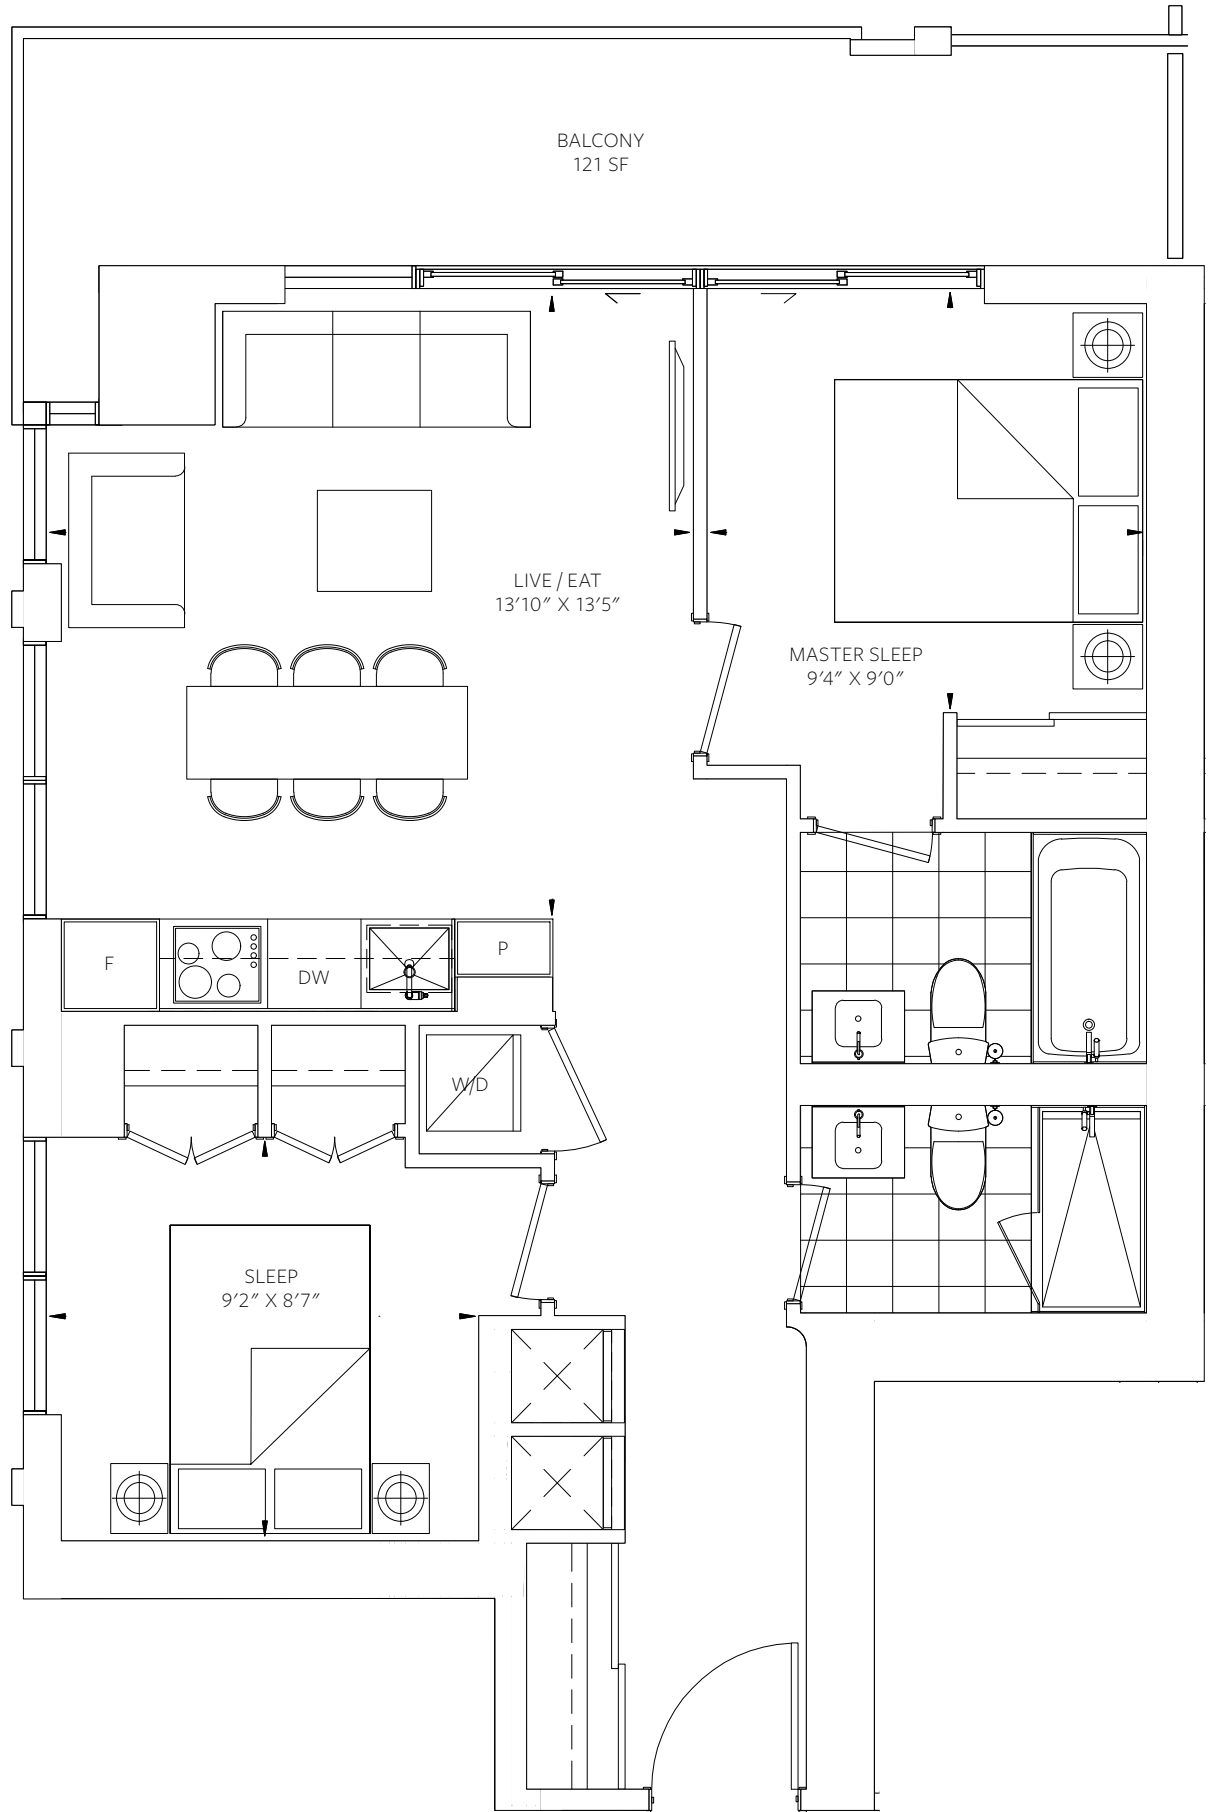

C4

2 BEDROOM
INTERIOR 713 SF
EXTERIOR 121 SF

TOTAL
834 SF