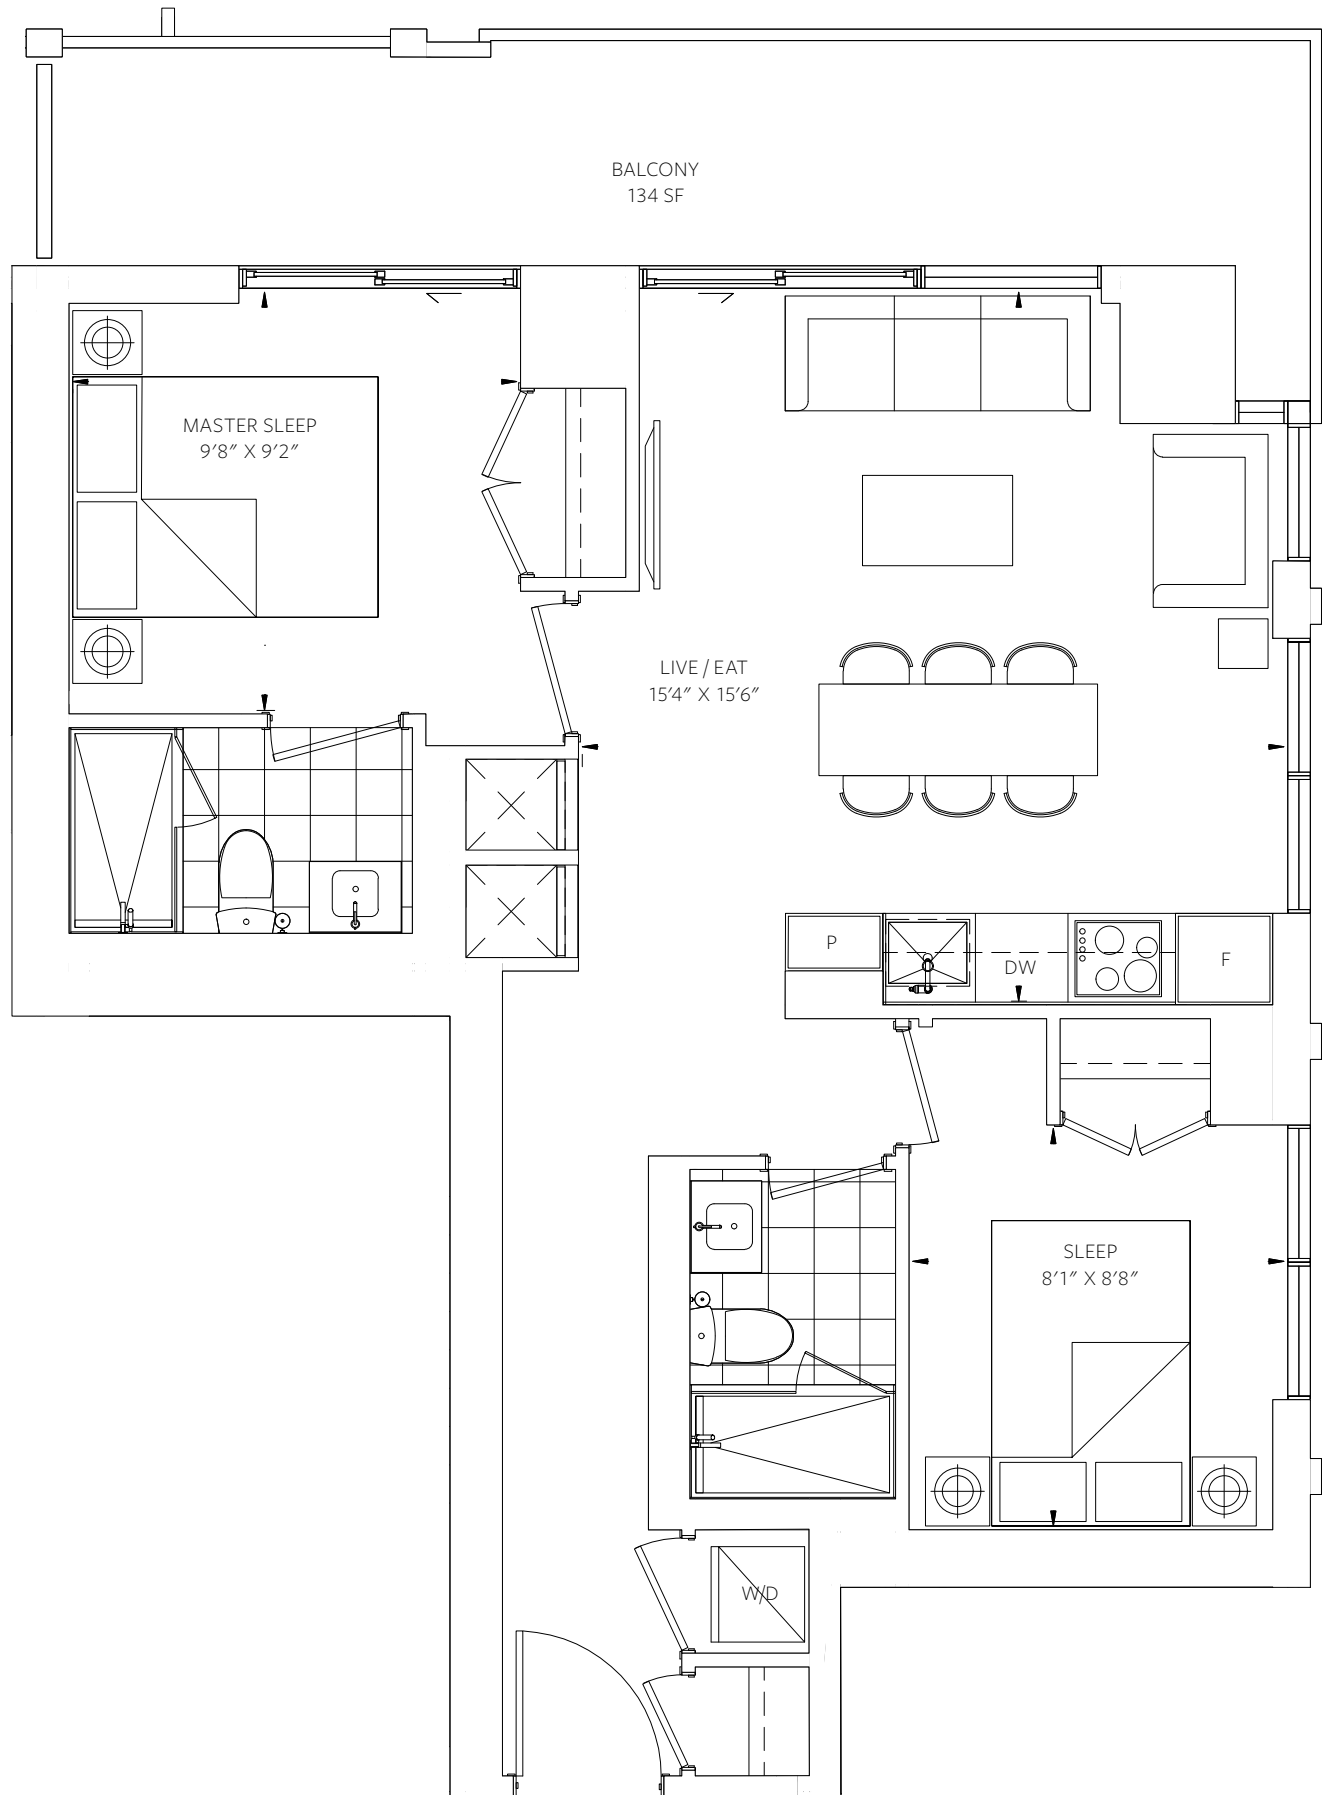

88 QUEEN

SUITE LAYOUTS

Where mornings are calm and evenings exciting, 88 Queen brings simple back into your life. Thoughtfully designed. Outfitted with stellar features. Every suite is homey. Comforting. And decidedly chic. Here you can live life, your style.

# C4

2 BEDROOM  
INTERIOR 713 SF  
EXTERIOR 121 SF

TOTAL  
834 SF

# C5

2 BEDROOM  
INTERIOR 714 SF  
EXTERIOR 134 SF

TOTAL  
848 SF