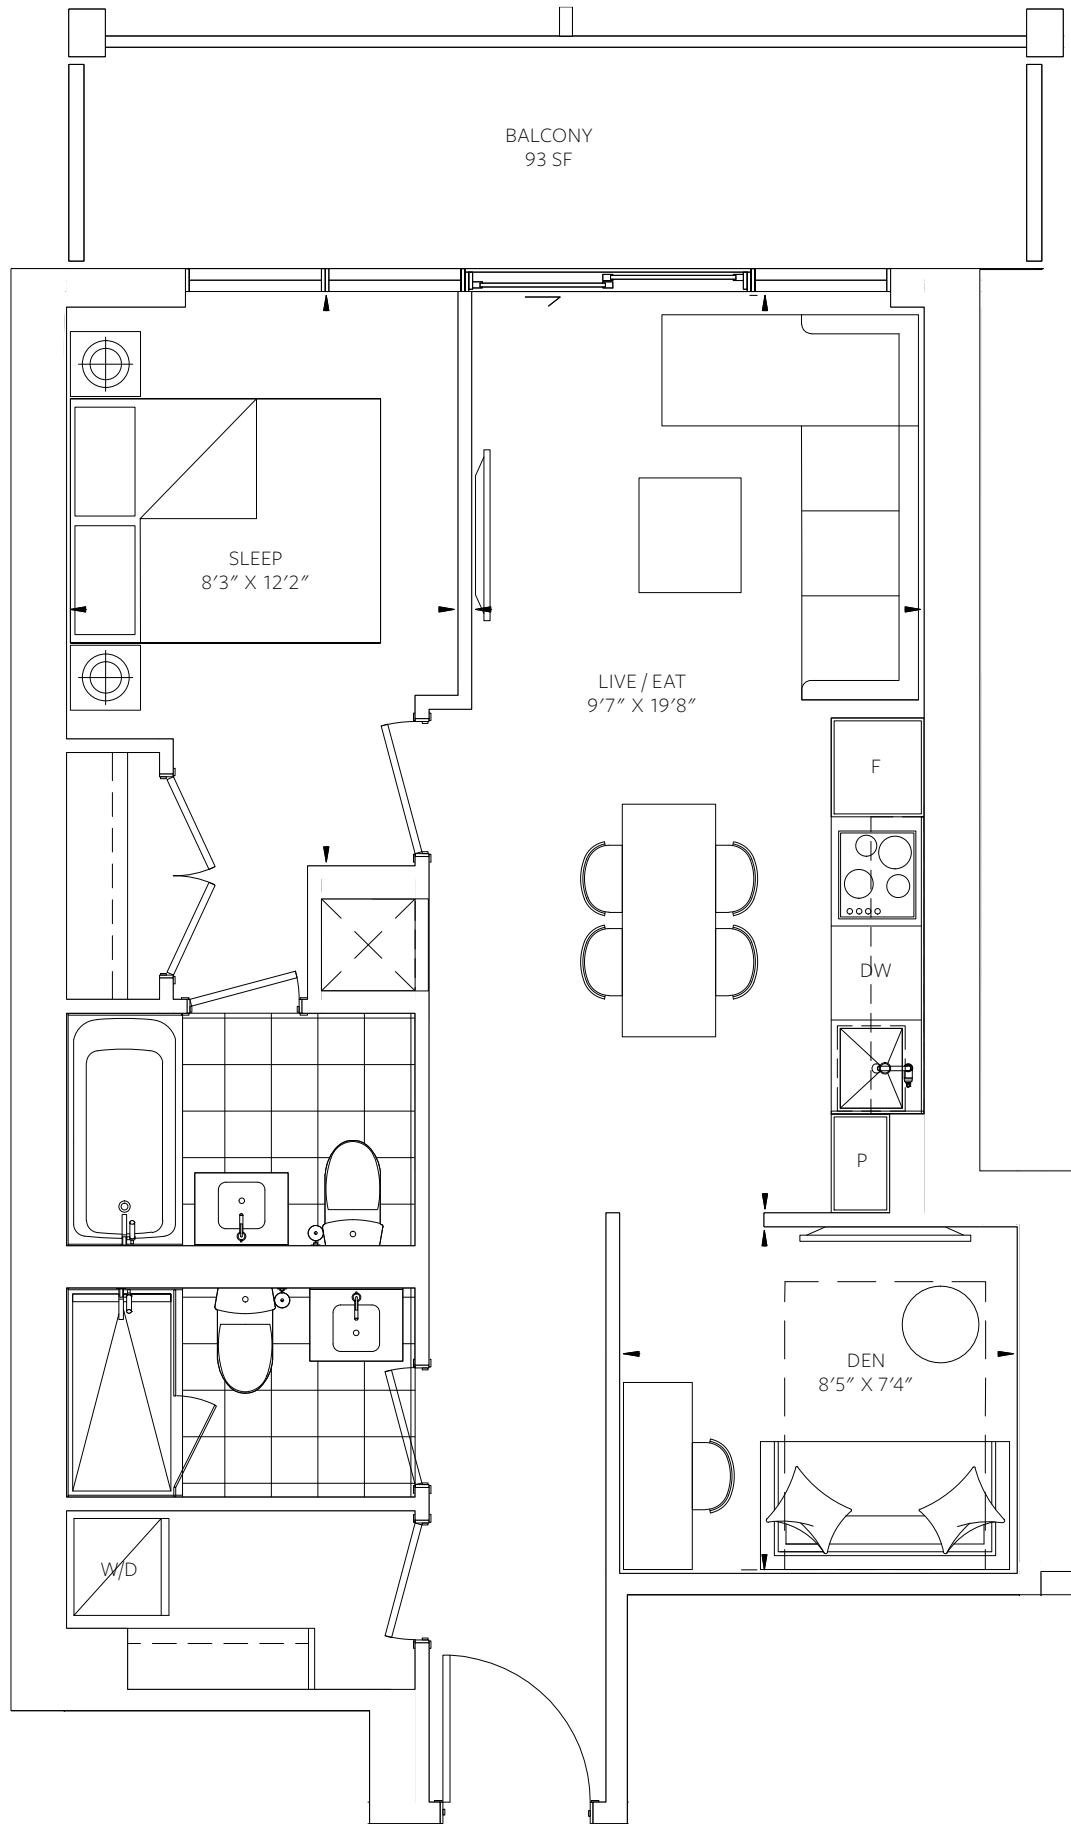

# B3

1 BEDROOM + DEN

INTERIOR 623 SF

EXTERIOR 93 SF

TOTAL

716 SF

KEYPLAN: 53-56

KEYPLAN: 8-28 30-52

# B4

1 BEDROOM + DEN  
INTERIOR 676 SF  
EXTERIOR 99 SF

TOTAL  
775 SF

KEYPLAN: 53-56

KEYPLAN: 29

KEYPLAN: 8-28 30-52

KEYPLAN: 7

7th floor no balcony.