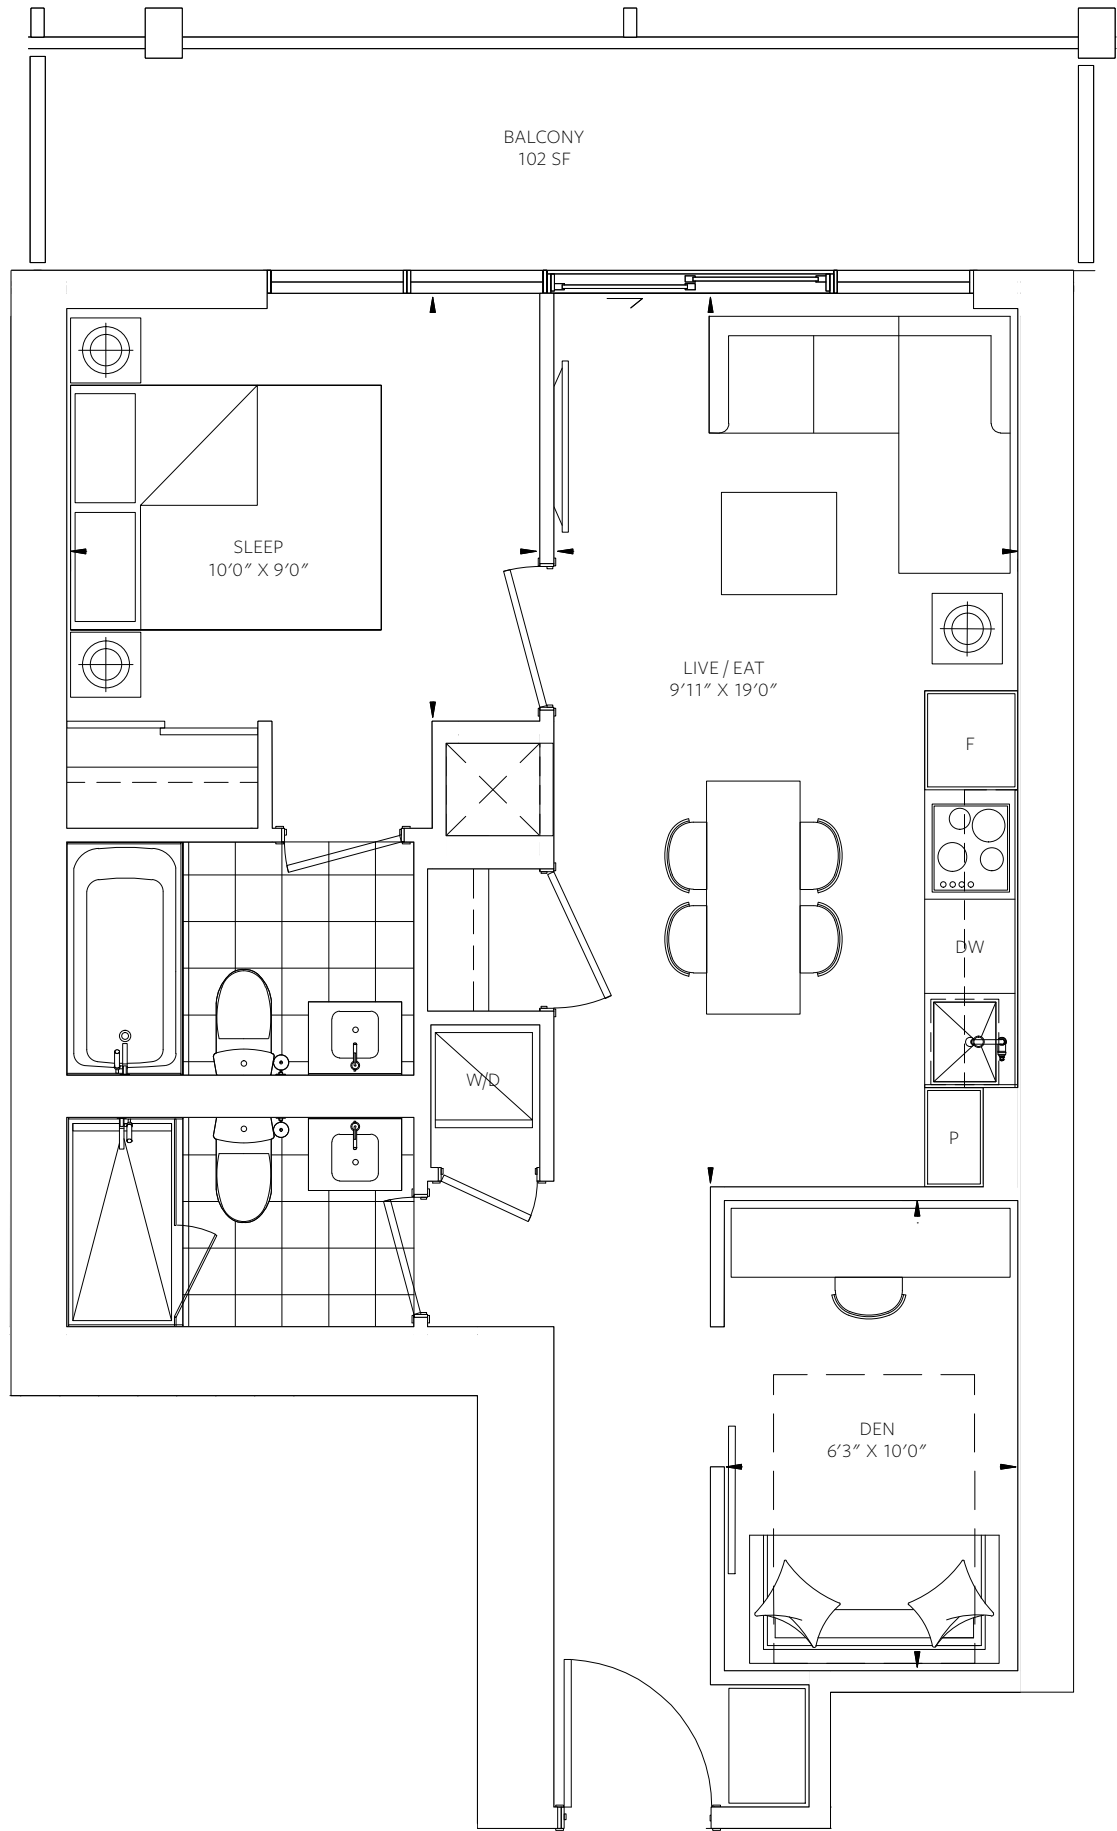

88 QUEEN

SUITE LAYOUTS

Where mornings are calm and evenings exciting, 88 Queen brings simple back into your life. Thoughtfully designed. Outfitted with stellar features. Every suite is homey. Comforting. And decidedly chic. Here you can live life, your style.

# B1

1 BEDROOM + DEN  
INTERIOR 585 SF  
EXTERIOR 90 SF

TOTAL  
675 SF

7th floor no balcony.

# B2

1 BEDROOM + DEN  
INTERIOR 623 SF  
EXTERIOR 102 SF

TOTAL  
725 SF

# B3

1 BEDROOM + DEN

INTERIOR 623 SF

EXTERIOR 93 SF

TOTAL

716 SF

KEYPLAN: 53-56

KEYPLAN: 8-28 30-52