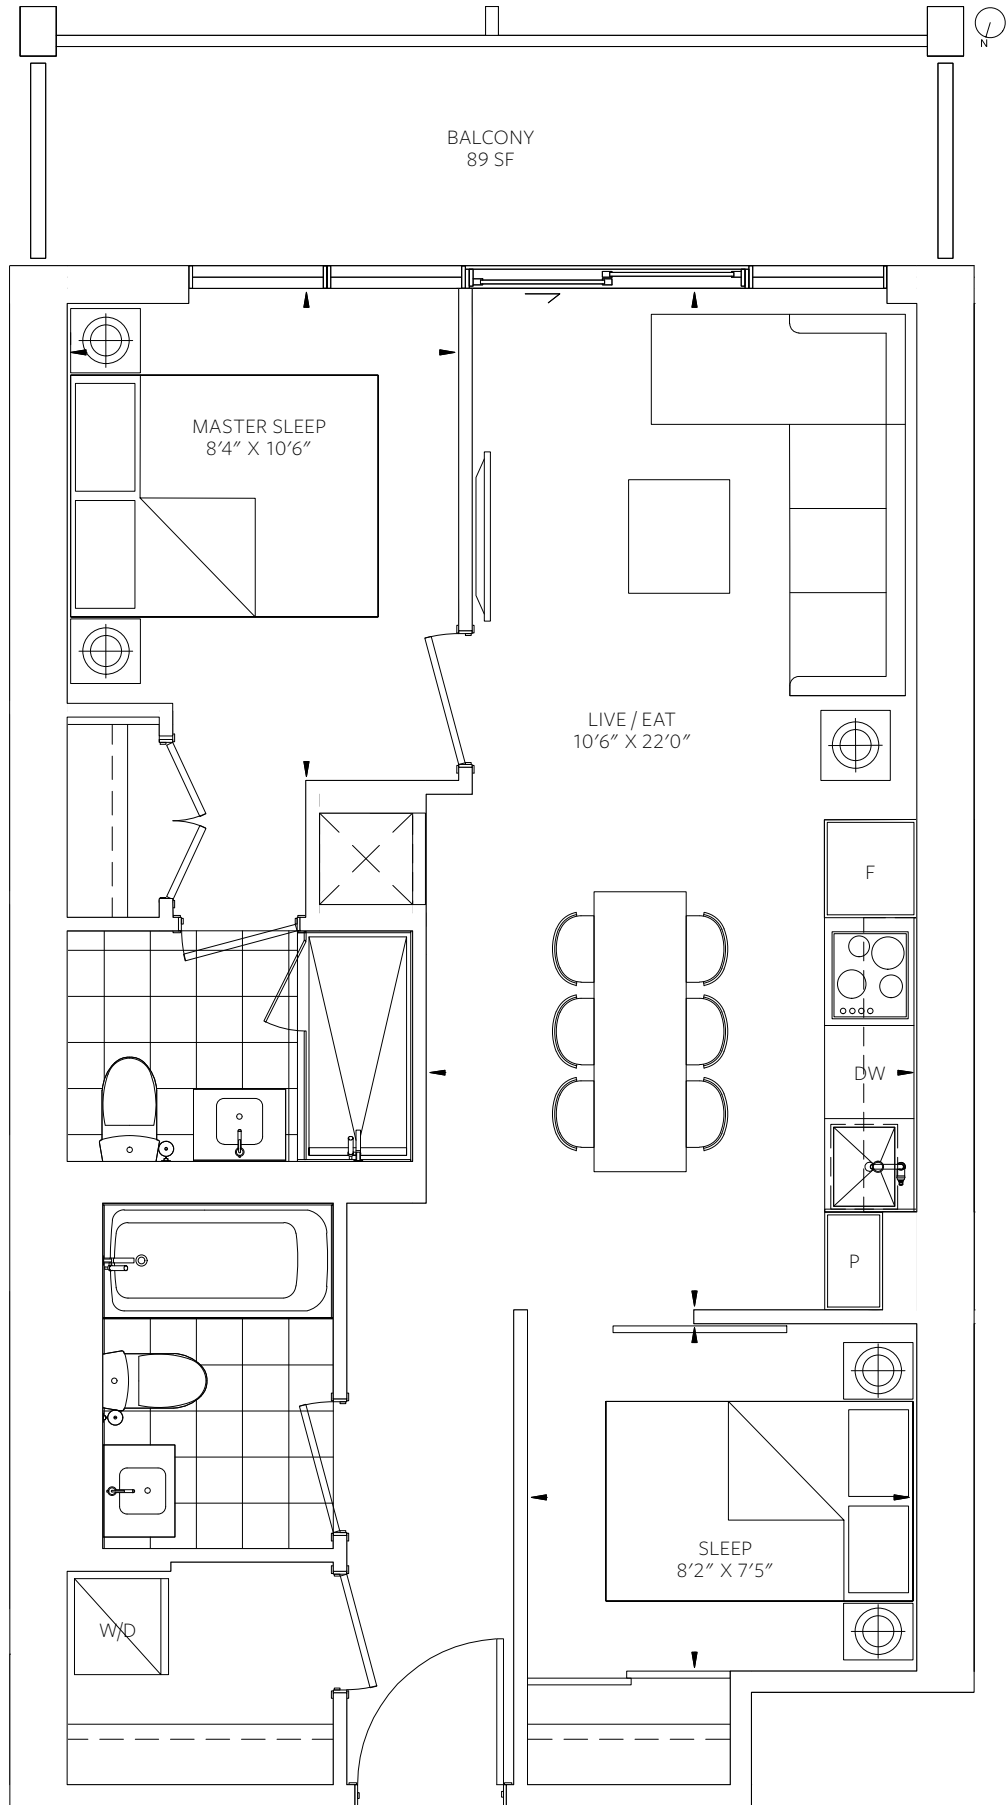

# B4

1 BEDROOM + DEN  
INTERIOR 676 SF  
EXTERIOR 99 SF

TOTAL  
775 SF

KEYPLAN: 53-56

KEYPLAN: 29

KEYPLAN: 8-28 30-52

KEYPLAN: 7

7th floor no balcony.

# C1

2 BEDROOM  
INTERIOR 646 SF  
EXTERIOR 89 SF

TOTAL  
735 SF

# C2

2 BEDROOM  
INTERIOR 648 SF  
EXTERIOR 89 SF

TOTAL  
737 SF