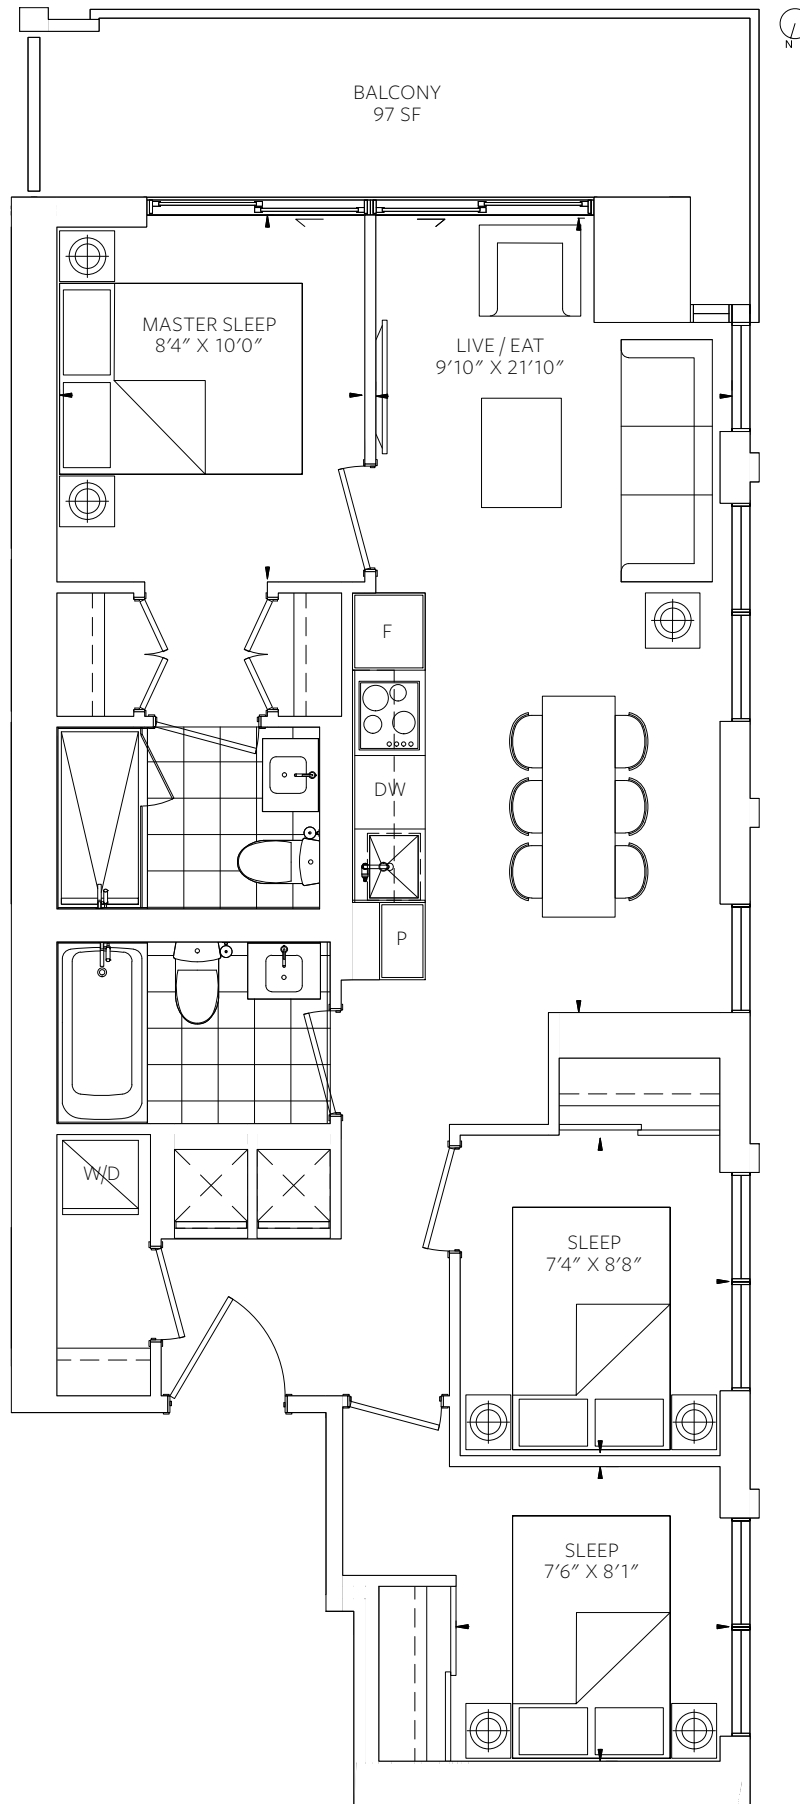

# E1

3 BEDROOM  
INTERIOR 767 SF  
EXTERIOR 97 SF

TOTAL  
864 SF

KEYPLAN: 53-56

KEYPLAN: 29

KEYPLAN: 8-28 30-52

7th floor no balcony.

# E2

3 BEDROOM  
INTERIOR 791 SF  
EXTERIOR 97 SF

TOTAL  
888 SF

KEYPLAN: 29

KEYPLAN: 8-28 30-52

KEYPLAN: 7

[88queen.com](http://88queen.com)

Sizes and specifications subject to change without notice. E. + O.E. Exclusive Broker MarketVision Real Estate Corp. Brokers protected.