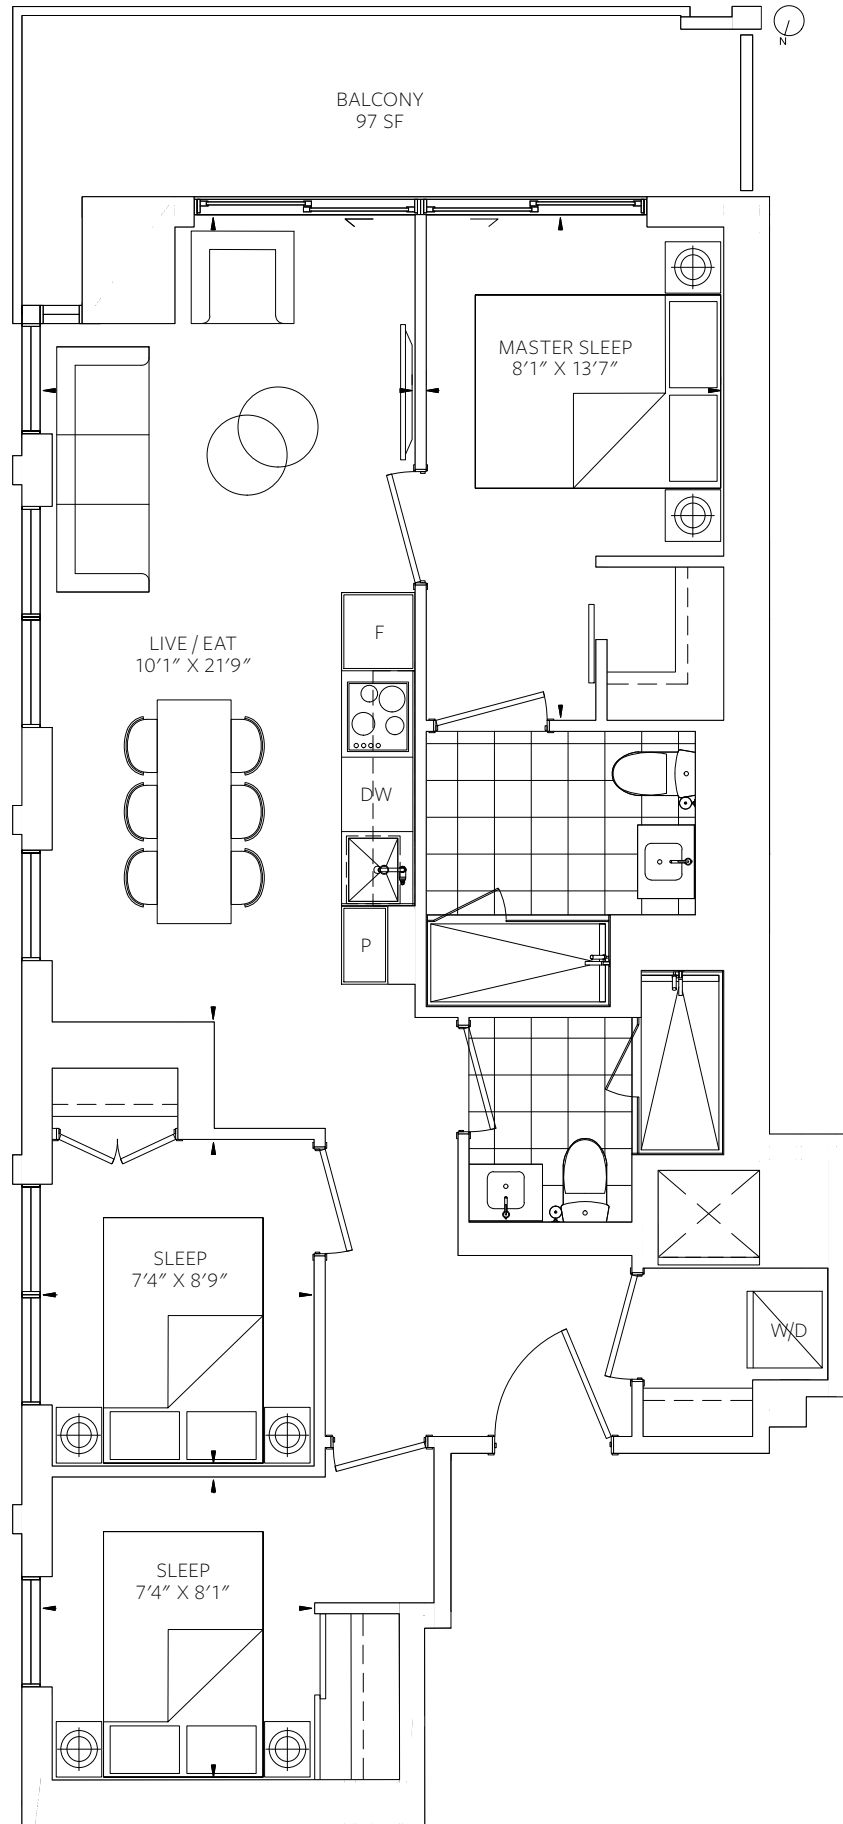

88 QUEEN

SUITE LAYOUTS

Where mornings are calm and evenings exciting, 88 Queen brings simple back into your life. Thoughtfully designed. Outfitted with stellar features. Every suite is homey. Comforting. And decidedly chic. Here you can live life, your style.

# A1

1 BEDROOM  
INTERIOR 514 SF  
EXTERIOR 91 SF

TOTAL  
605 SF

7th floor no balcony.

# E2

3 BEDROOM  
INTERIOR 791 SF  
EXTERIOR 97 SF

TOTAL  
888 SF

KEYPLAN: 29

KEYPLAN: 8-28 30-52

KEYPLAN: 7

[88queen.com](http://88queen.com)

Sizes and specifications subject to change without notice. E. + O.E. Exclusive Broker MarketVision Real Estate Corp. Brokers protected.