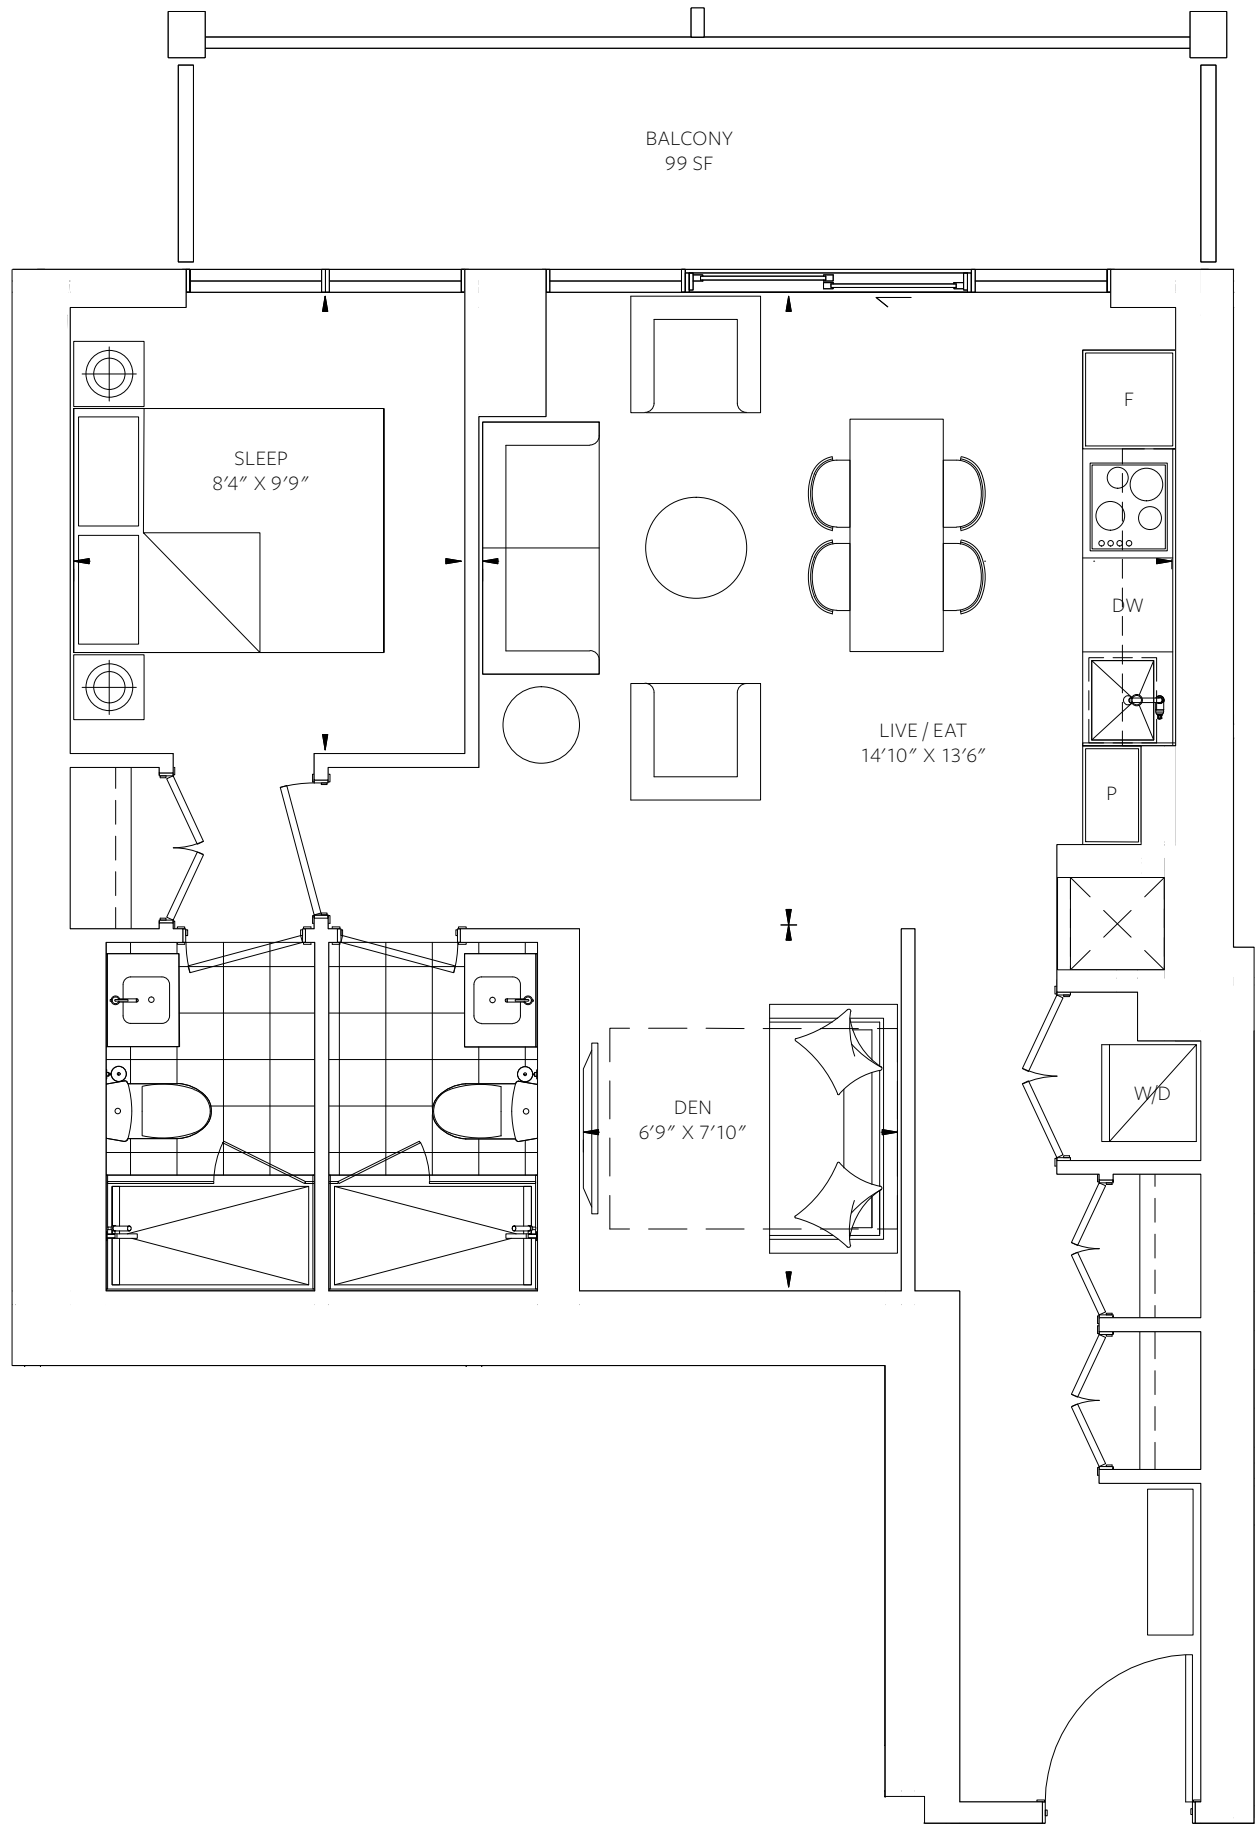

# B3

1 BEDROOM + DEN

INTERIOR 623 SF

EXTERIOR 93 SF

TOTAL

716 SF

KEYPLAN: 53-56

KEYPLAN: 8-28 30-52

# B4

1 BEDROOM + DEN  
INTERIOR 676 SF  
EXTERIOR 99 SF

TOTAL  
775 SF

KEYPLAN: 53-56

KEYPLAN: 29

KEYPLAN: 8-28 30-52

KEYPLAN: 7

7th floor no balcony.

# C1

2 BEDROOM  
INTERIOR 646 SF  
EXTERIOR 89 SF

TOTAL  
735 SF